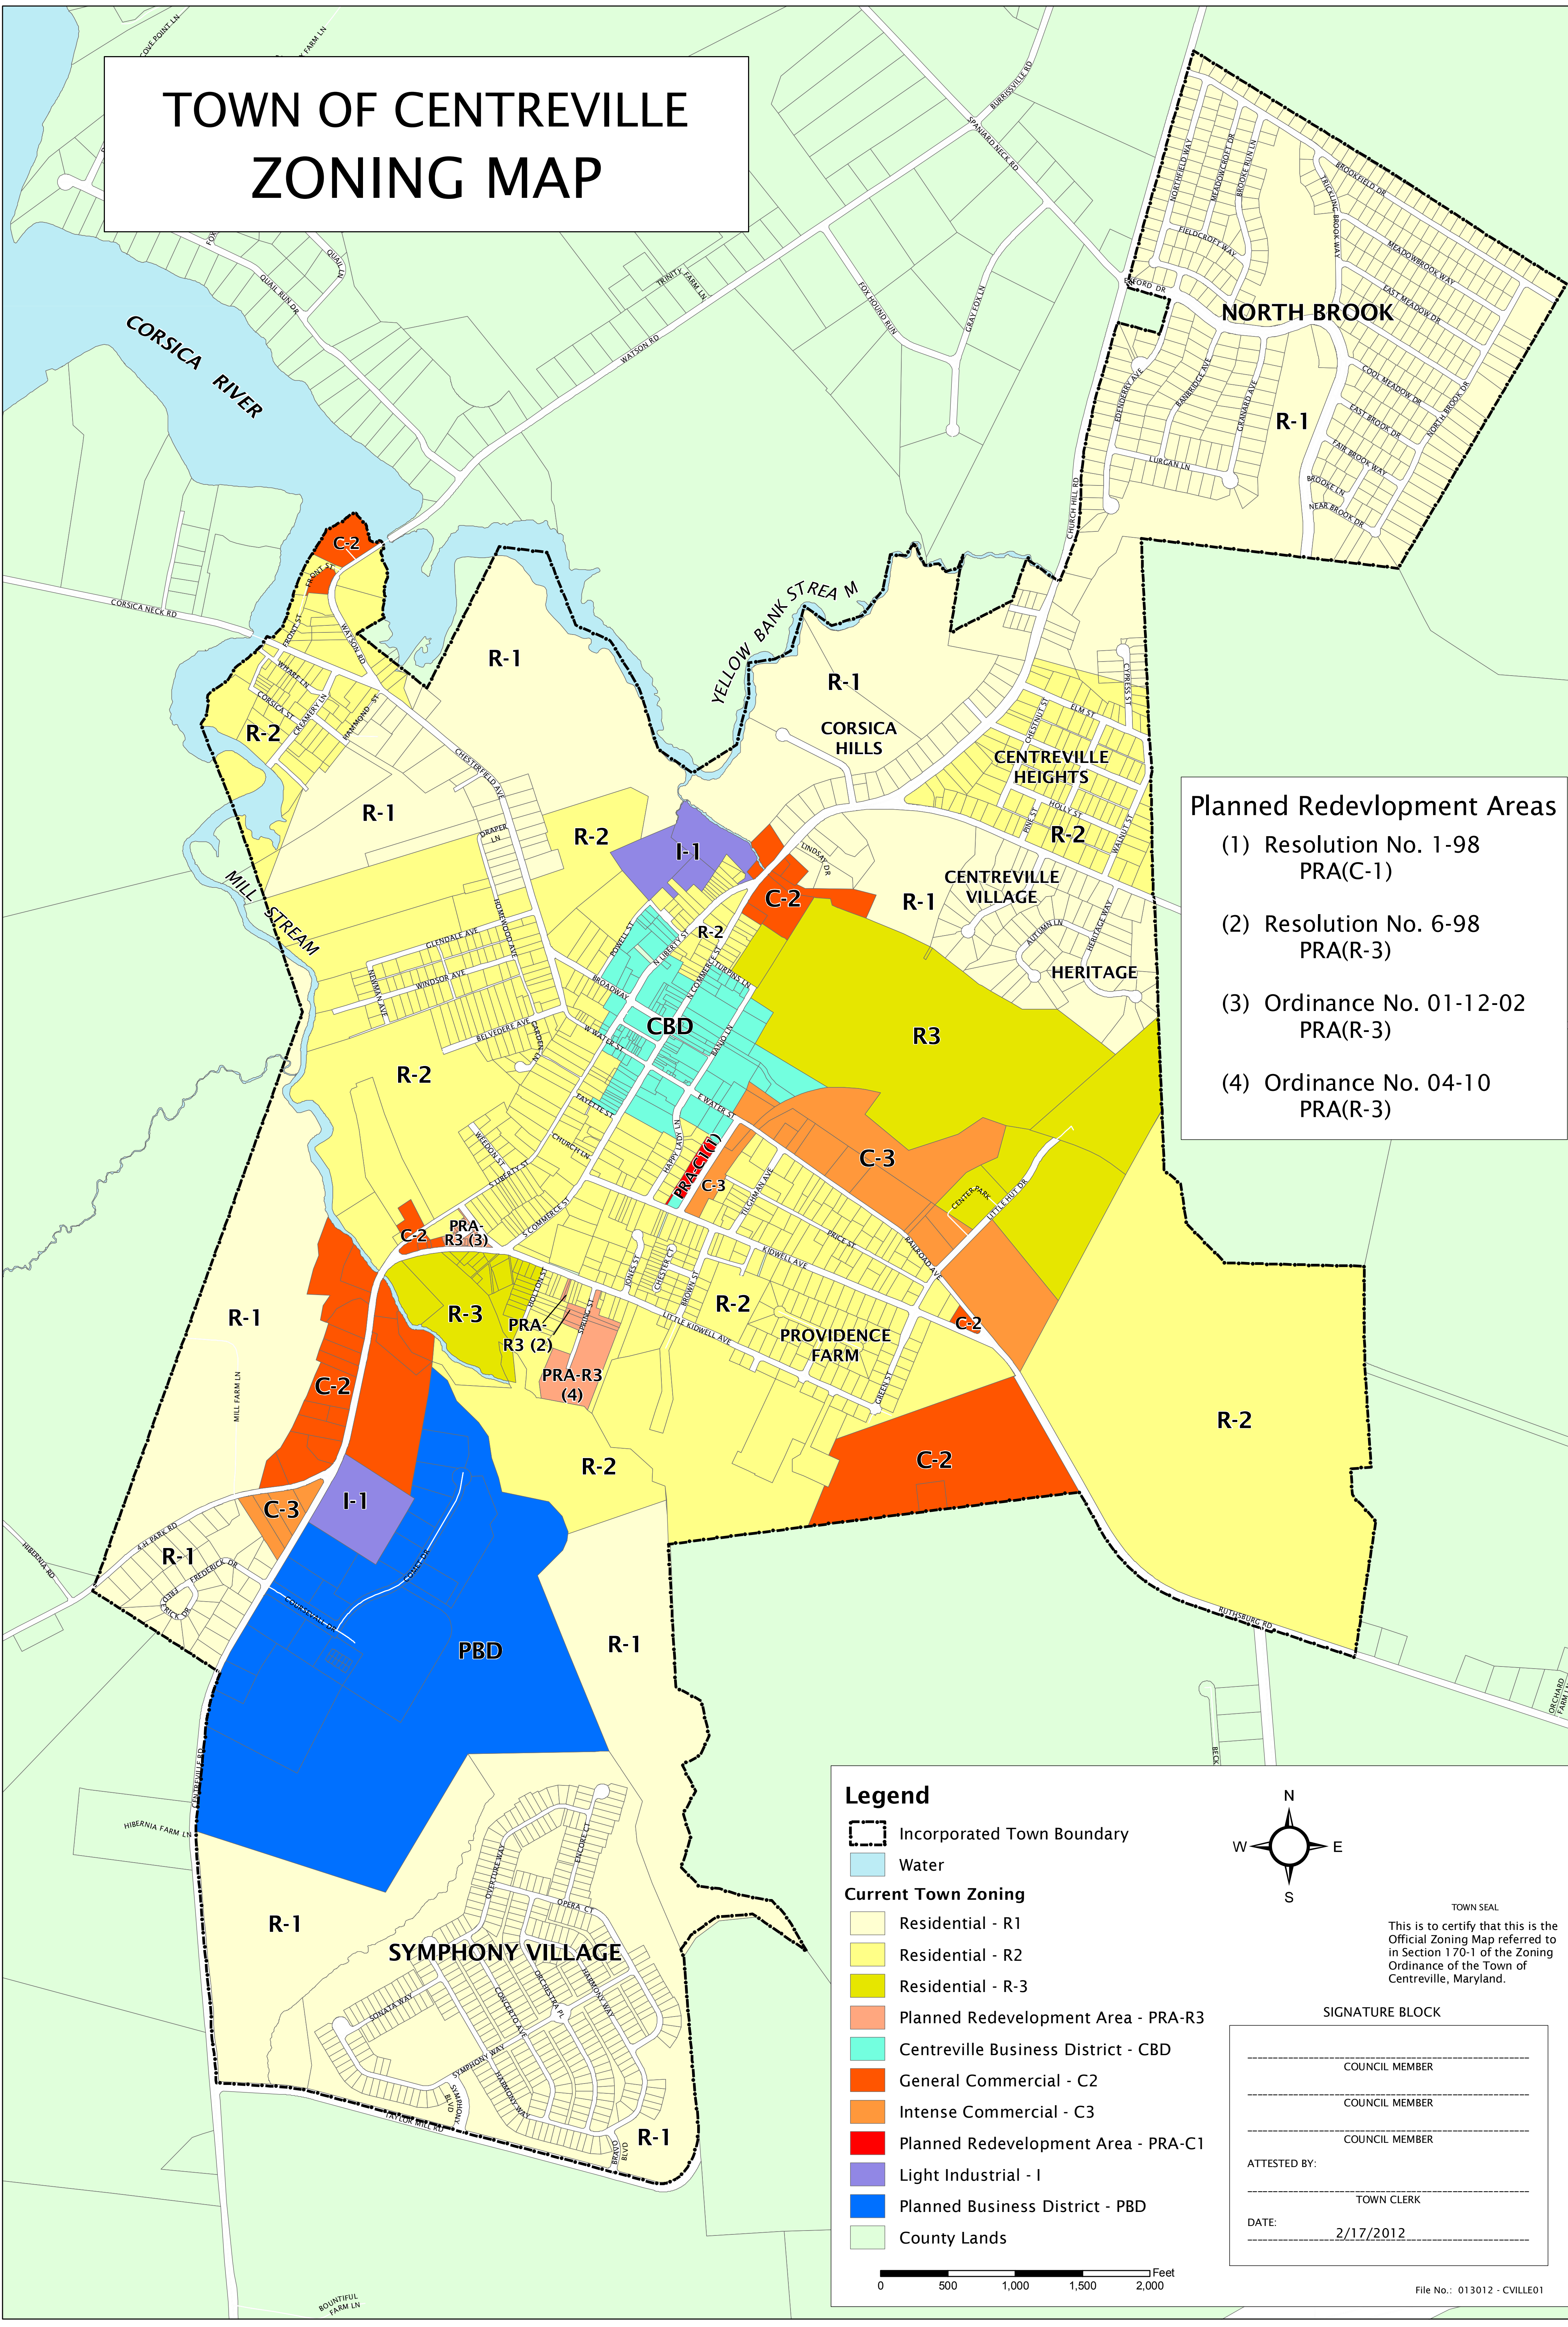

TOWN OF CENTREVILLE ZONING MAP

- ### Planned Redevelopment Areas
- (1) Resolution No. 1-98
PRA(C-1)
 - (2) Resolution No. 6-98
PRA(R-3)
 - (3) Ordinance No. 01-12-02
PRA(R-3)
 - (4) Ordinance No. 04-10
PRA(R-3)

Legend

- Incorporated Town Boundary
- Water
- Current Town Zoning**
- Residential - R1
- Residential - R2
- Residential - R3
- Planned Redevelopment Area - PRA-R3
- Centreville Business District - CBD
- General Commercial - C2
- Intense Commercial - C3
- Planned Redevelopment Area - PRA-C1
- Light Industrial - I
- Planned Business District - PBD
- County Lands

TOWN SEAL

This is to certify that this is the Official Zoning Map referred to in Section 170-1 of the Zoning Ordinance of the Town of Centreville, Maryland.

SIGNATURE BLOCK

COUNCIL MEMBER

COUNCIL MEMBER

COUNCIL MEMBER