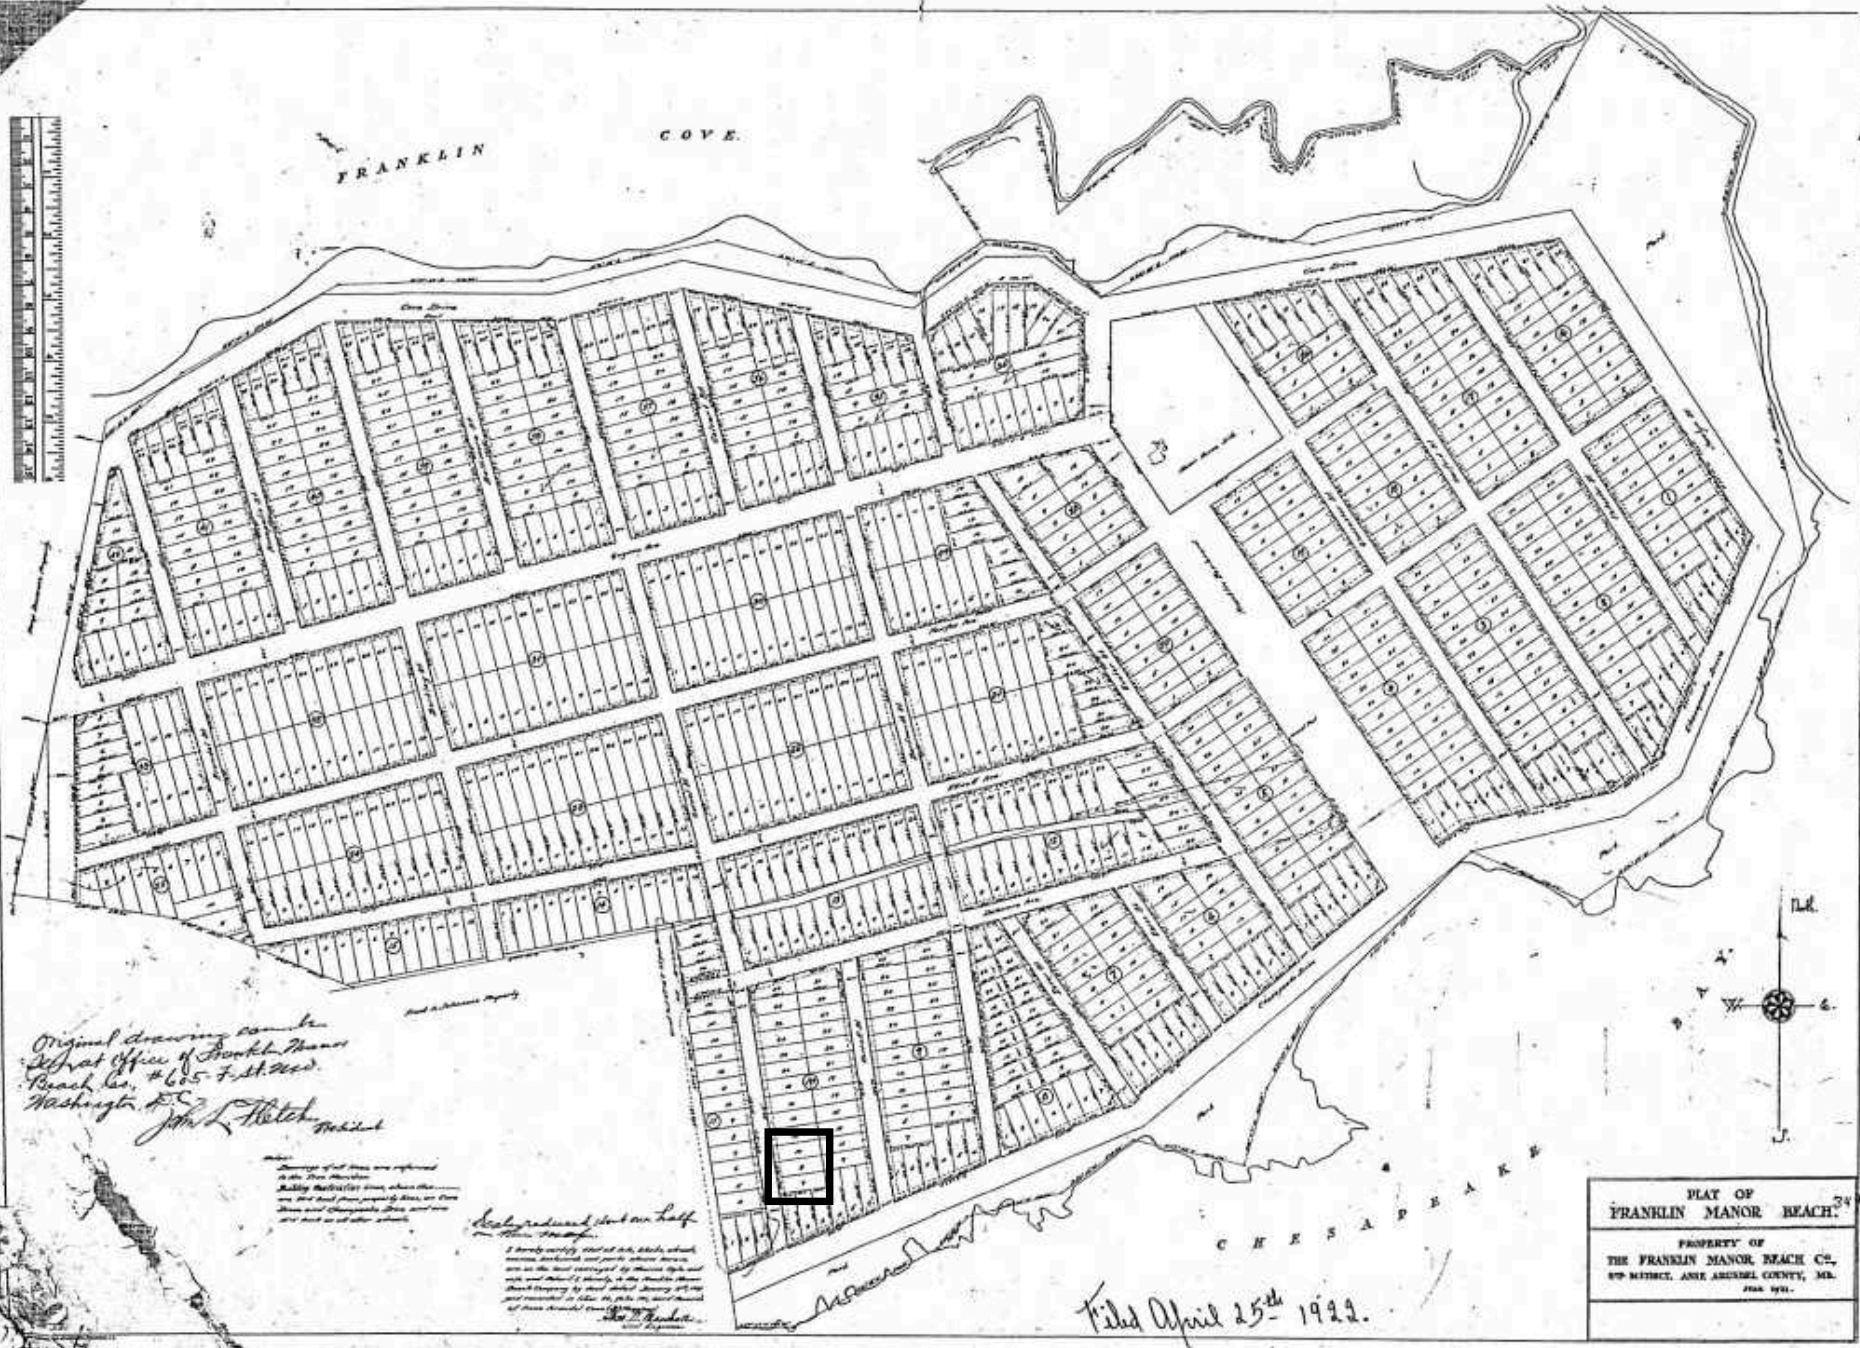

FRANKLIN COVE.

Original drawing made
at that office of Frankl. Manor
Beach Co., #605 F. St. N.W.
Washington, D.C.
John L. Hetch

PLAT OF
FRANKLIN MANOR BEACH.
PROPERTY OF
THE FRANKLIN MANOR BEACH CO.
870 DISTRICT AND ARLING COUNTY, MD.
JAN 1922.

Filed April 25th 1922.

AMERICAN PHOTOGRAPHY COMPANY, 1110 F STREET, N.W., WASHINGTON, D.C.