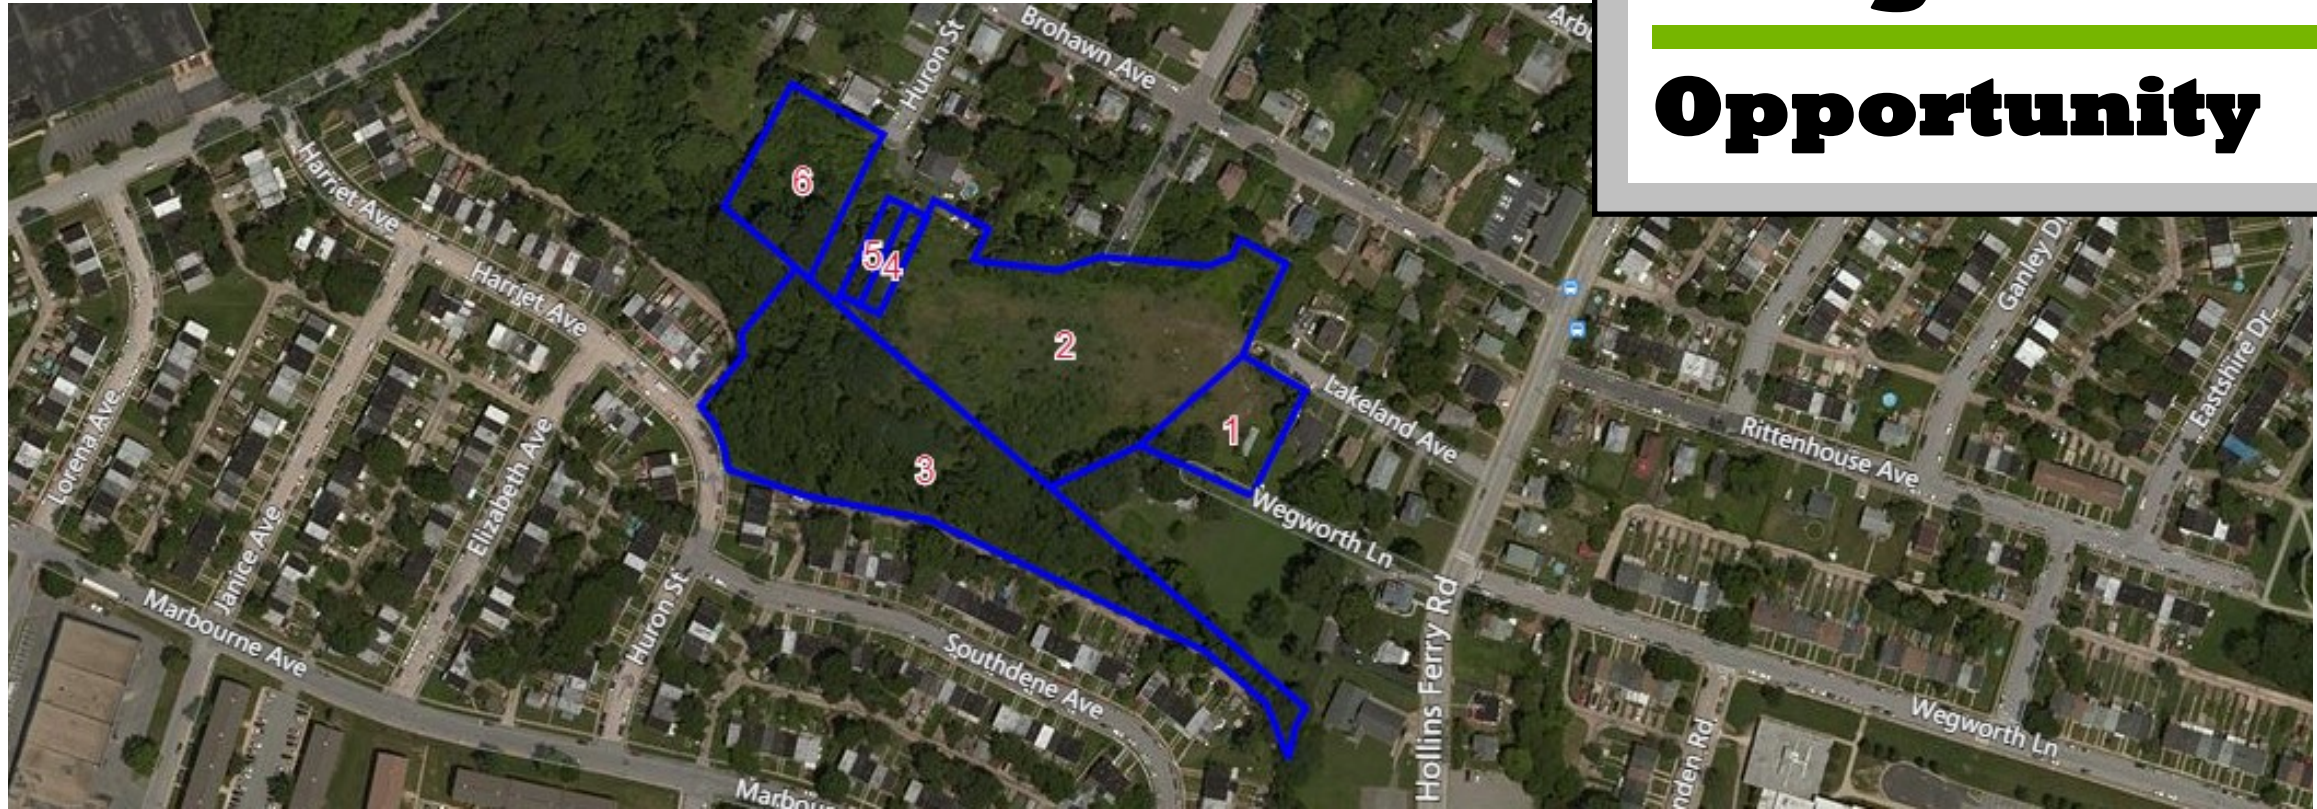

Maryland Land
ADVISORS

Let's
talk.

Mitigation

Opportunity

±7.04-acre mitigation site
Zoned R-4

\$80,000

Silver Lake, Baltimore, Baltimore City, MD 21230

Let's
talk. CALL US TODAY
866-910-LAND